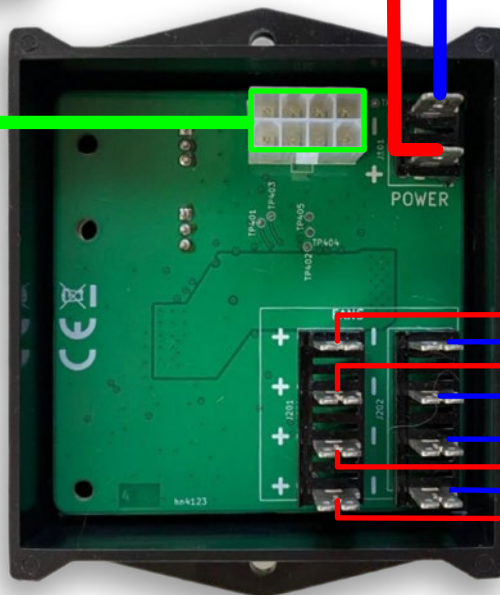

Kabola Smart Thermostats for Hot Air Heating

3.5 inch touch screen
 Built-in model
 External sizes 92,5 x 61,5 mm
 Simple set-up via an online portal
 Dutch or English interface
 Units in Celcius or Fahrenheit
 Firmware updates via Internet
 Power supply 12-24V DC
 Display power consumption < 1W
 Motor Controller maximum consumption 10A
 Wifi 2.4GHz

Ideal combination with the KB EcoLine Hybrid

Power Supply
 24 Volt 10ah

90-001

90-001

90-012

90-001 Kabola thermostat for hot air heating + water temperature sensor (cable length at choice)

Options for 90-001:

- 90-008 Water temperature sensor 1,6 mtr
- 90-012 Water temperature sensor 5 mtr
- 90-013 Water temperature sensor 10 mtr
- 90-016 Cable for Hybrid switching

Kabola Heating Systems
 Placotiweg 1E
 4131 NV Vianen