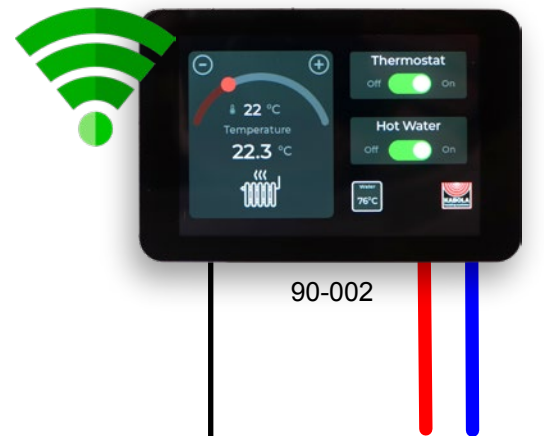

Options on 90-002:

- 90-007 External ambient temperature sensor 1,6 m
- 90-010 External ambient temperature sensor 5 m
- 90-011 External ambient temperature sensor 10 m
- 90-016 Cable for Hybrid switching

Ideal to be combined with the KB EcoLine Hybrid

90-002

Power supply
24 Volt 2ah

option
90-016